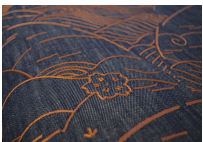

Colours

Copper