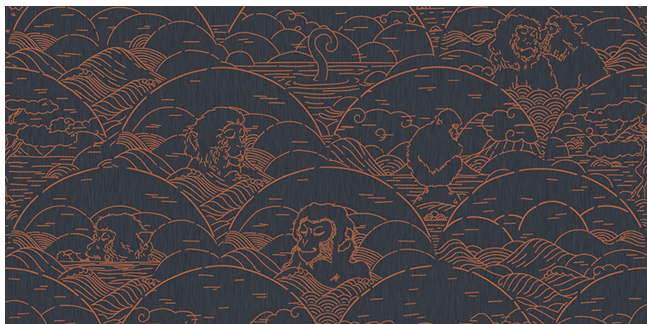

Indigo Macaque Wallcovering / Indigo Macaque

Product

WIDTH 126cm | 49.6"

HEIGHT 100cm | 39.4"

DEPTH 0.2cm | 0.1"

Packaging

WIDTH 126cm | 49.6"

HEIGHT 1cm | 0.4"

CUBAGE 0m³ | 0ft³

LENGTH 1cm | 0.4"

WEIGHT 0.73kg | 1.61lbs

Technical

MATERIAL

Textile wallcovering on non-woven backing

COLLECTION

Moooi Wallcovering Tokyo Blue

UNIT DIMENSIONS

Width 126 cm (49.6"), sold by the linear metre/yard

ADHESIVE

Adhesive for non-woven wallcovering like Arte Clearpro or 100% dispersion adhesive

HOW TO PASTE

Paste the wall

REPEAT IMAGE

PATTERN

Indigo Macaque

REPEAT TYPE

→|← Straight match

LIGHT RESISTANCE

☀️ Good lightfastness

CARE

Washable

HOW TO REMOVE

🔪 Strippable